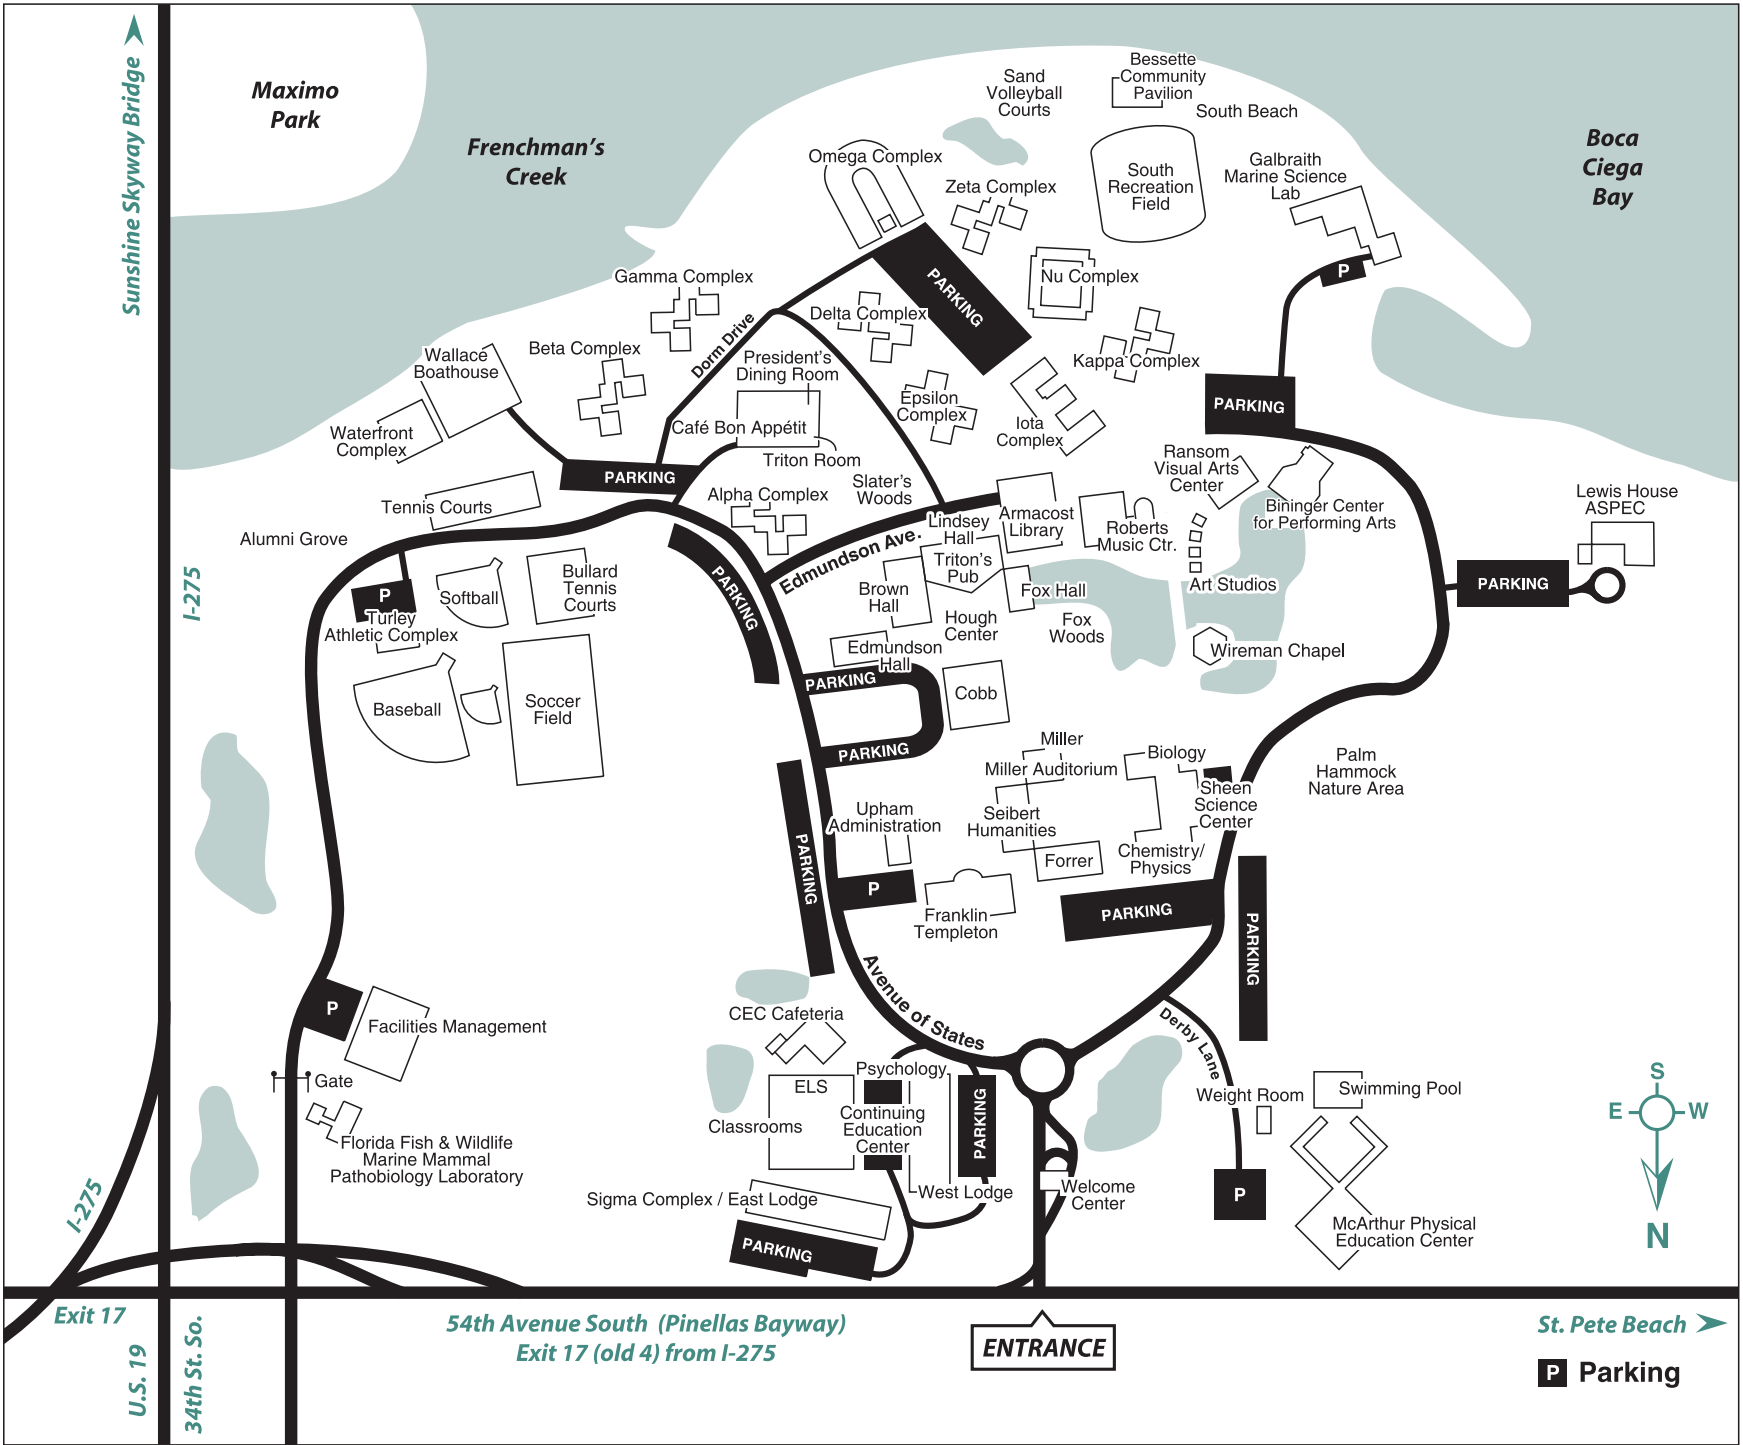

ECKERD COLLEGE CAMPUS MAP

1 2 3 4 5 6 7 8 9 10 11 12 13 14 15

A
B
C
D
E
F
G
H
I
J
K
L
M
N
O

ECKERD COLLEGE CAMPUS MAP LOCATER AND KEY

Area/Building Name	Map Location	Area/Building Name	Map Location
Alumni Grove	F-3	Palm Hammock Nature Area	H-12
Armocost Library <i>Academic Resource Center, Information Technology Services, Institutional Research, Library Services, Web Manager</i>	F-10	Ransom Visual Arts Center (RA) <i>Ceramics Studio, Classrooms, Elliott Gallery, Photography Lab</i>	E-11
Art Studios	F-11	Residence Complexes	
Bessette Community Pavilion	A-11	Alpha Complex - Gandhi, Gershuwin, Mill, Prash	F-8
Bininger Center for Performing Arts (BIN)	F-12	Beta Complex - Benedict, Dante, Darwin, Kennedy	E-6
Bullard Tennis Courts	F-6	Delta Complex - Berkeley, Copley, Ibsen, James	D-8
Campus Safety & Security (Brown Hall)	G-9	Epsilon Complex - Beecher, Blakely, Dalton, Douglas	E-9
Cobb Building	H-9	Gamma Complex - Freeman, Knox, Newton, Wilson	D-7
Continuing Education Center (CEC) <i>Conferences, Elderhostel, ELS Language Center, Leadership Development Institute (LDI), Osher Lifelong Learning Institute, Psychology (PSY), Special Programs, West Lodge</i>	L-8	Iota Complex	E-10
Cafeteria and Dining <i>Café Bon Appétit, New Wave Café, Offices of Bon Appétit, President's Dining Room, Triton Room</i>	E-7	Kappa Complex - Leighton, Morris, Oberg, Scott	D-11
CEC Cafeteria	K-8	Nu Complex	C-10
Triton's Pub	F-9	Omega Complex <i>Service Learning</i>	B-8
Elliott Gallery (Ransom Visual Arts Center)	E-11	Sigma Complex	M-7
Facilities Management	K-4	Zeta Complex - Henderson, Hiasen, Hubbard, Kirby	C-9
Forrer Language Center (FO)	I-10	Roberts Music Center (RO) <i>Creative Arts Collegium (CRA)</i>	F-10
Fox Hall (Hough Center)	G-10	Sand Volleyball Courts	A-10
Fox Woods	G-10	Seibert Humanities Building (SE) <i>Comparative Cultures Collegium (CCU), Computing Lab, International Education, Letters Collegium (LTR), Writing Center</i>	I-9
Franklin Templeton Building (FT) <i>Admissions, Advancement, Alumni Relations, Business Office, Cashier, Financial Aid, Human Resources, Program for Experienced Learners (PEL), Rahall Oral Communication Lab, Sponsored Programs</i>	J-9	Sheen Science Center (SH) <i>Behavioral Science Collegium (BES), Biology Building (SHB), Chemistry/Physics Building (SHC), Natural Sciences Collegium (NAS), Sheen Science Auditorium (SHA)</i>	I-11
Galbraith Marine Science Laboratory (GMSL)	C-12	Slater's Woods	F-8
Hough Center	G-9	South Beach	A-12
Brown Hall (BR) <i>Campus Activities, Campus Safety & Security, Eckerd College Organization of Students (ECOS), Fitness Center, Foundations, Palmetto Productions, Residence Life, Student Affairs, Switchboard, Triton Newspaper, WECX Eckerd College Radio Station</i>	G-9	South Recreation Field	B-11
Edmundson Hall <i>Campus Bookstore, Copy Center, Counseling Services, Health Services, Mailroom, Wachovia Bank</i>	G-9	Swimming Pool	L-12
Fox Hall <i>International Student Programs, Multicultural Center, Raymond James Room, Women's Resource Center</i>	G-8	Turley Athletic Complex <i>Baseball Field, Soccer Field, Softball Field, Tennis Courts</i>	G-4
Lindsey Hall <i>Bevan Faculty Lounge, Career Resources, Center for the Applied Liberal Arts (CALA), Triton's Pub</i>	G-10	Upham Administration Building <i>Board Room, Dean of Faculty, Office of Communications, President's Office, Registrar</i>	I-8
Lewis House <i>Academy of Senior Professionals at Eckerd College (ASPEC)</i>	F-9	Waterfront Complex <i>Eckerd College Search & Rescue (EC-SAR), Wallace Boathouse</i>	E-4
Marine Mammal Pathobiology Laboratory	F-14	Weight Room	L-11
McArthur Physical Education Center <i>Athletics Offices, McArthur Gymnasium, Training Room</i>	L-4	Welcome Center	M-10
Miller Building (MI)	M-12	Wireman Chapel <i>Campus Ministries, Center for Spiritual Life</i>	G-11
The Miller Auditorium	H-10		
	H-10		